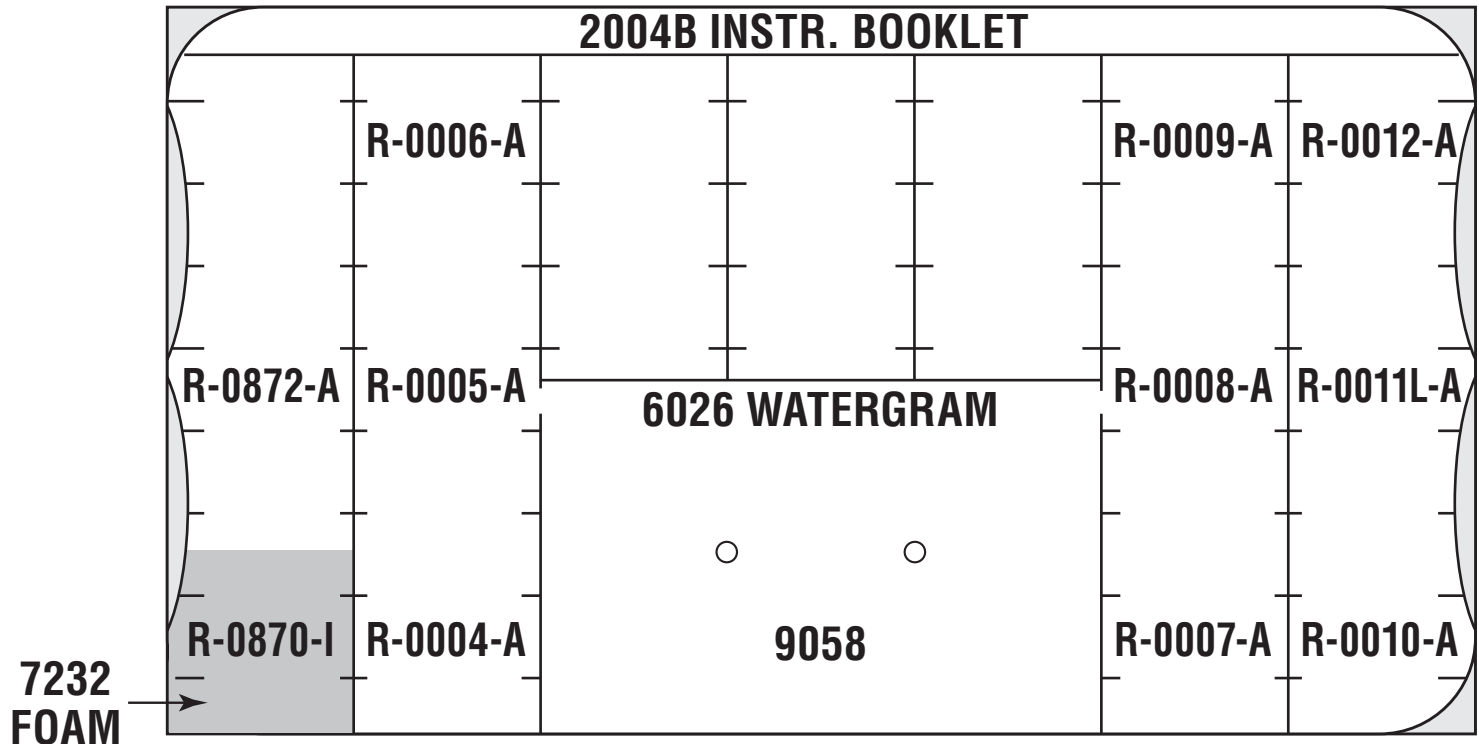

**KIMPAC 8026 IN LID
INSTR. 5145 IN LID
CASE LABEL 7112K**

7122 CASE
(7049 HANDLE & 7047 CASE, TOGETHER MAKE COMPLETE 7122)

FOR SPANISH K-2106S USE INST. #5145S & 2004B-S BOOKLET

PACKING LAYOUT FOR K-2106