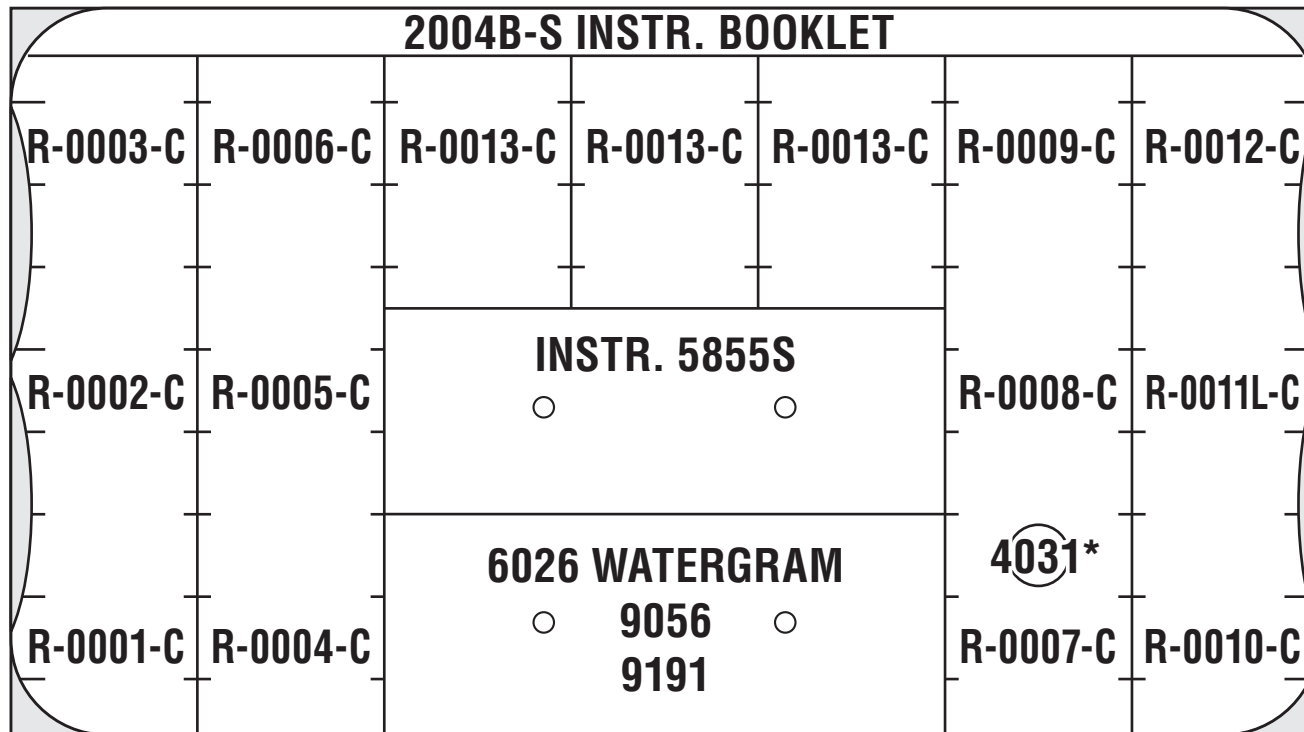

**KIMPAC 8126 IN LID
INSTR. 5324S IN LID
CASE LABEL 7113K**

***CASE CLOSES BETTER WITH 4031 BETWEEN R-0007-C & R-0008-C**

PACKING LAYOUT FOR K-2005CS