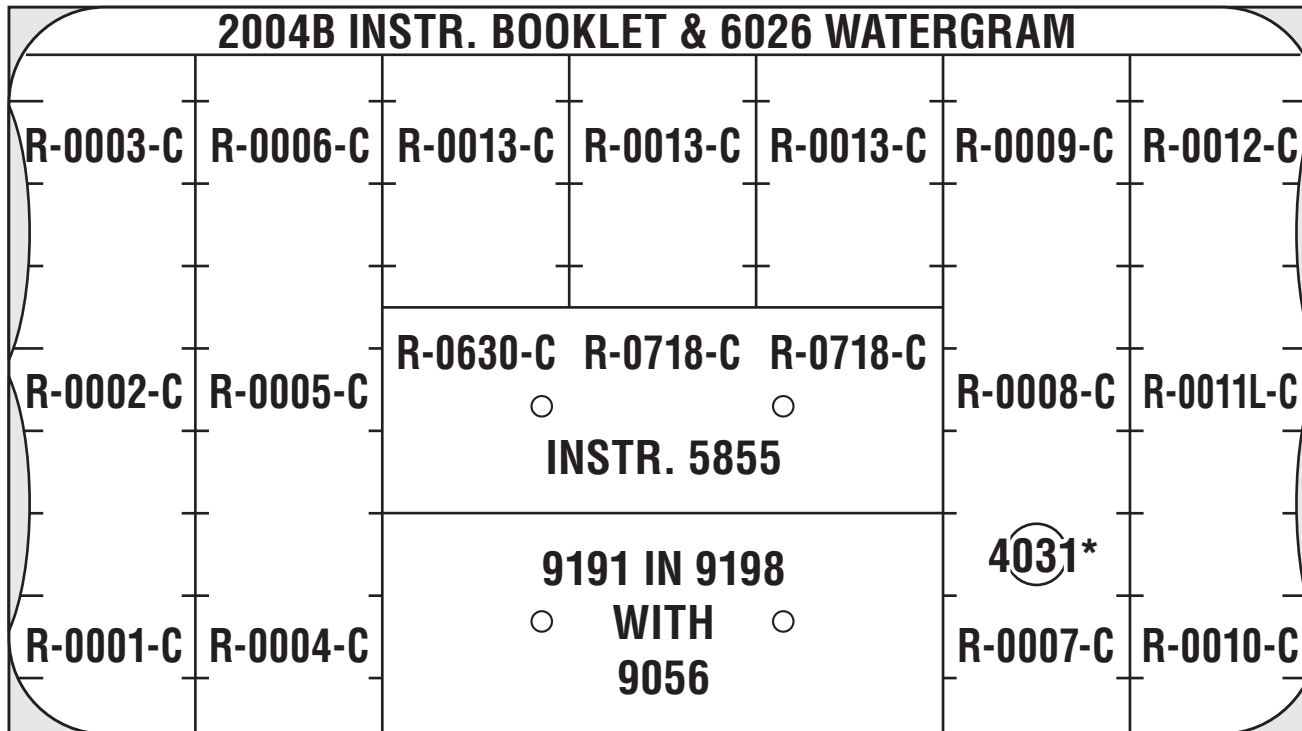

**KIMPAC 8126 IN LID
INSTR. 5324 IN LID
CASE LABEL 7113K**

***CASE CLOSES BETTER WITH 4031 BETWEEN R-0007-C & R-0008-C**

PACKING LAYOUT FOR K-2005C-SALT